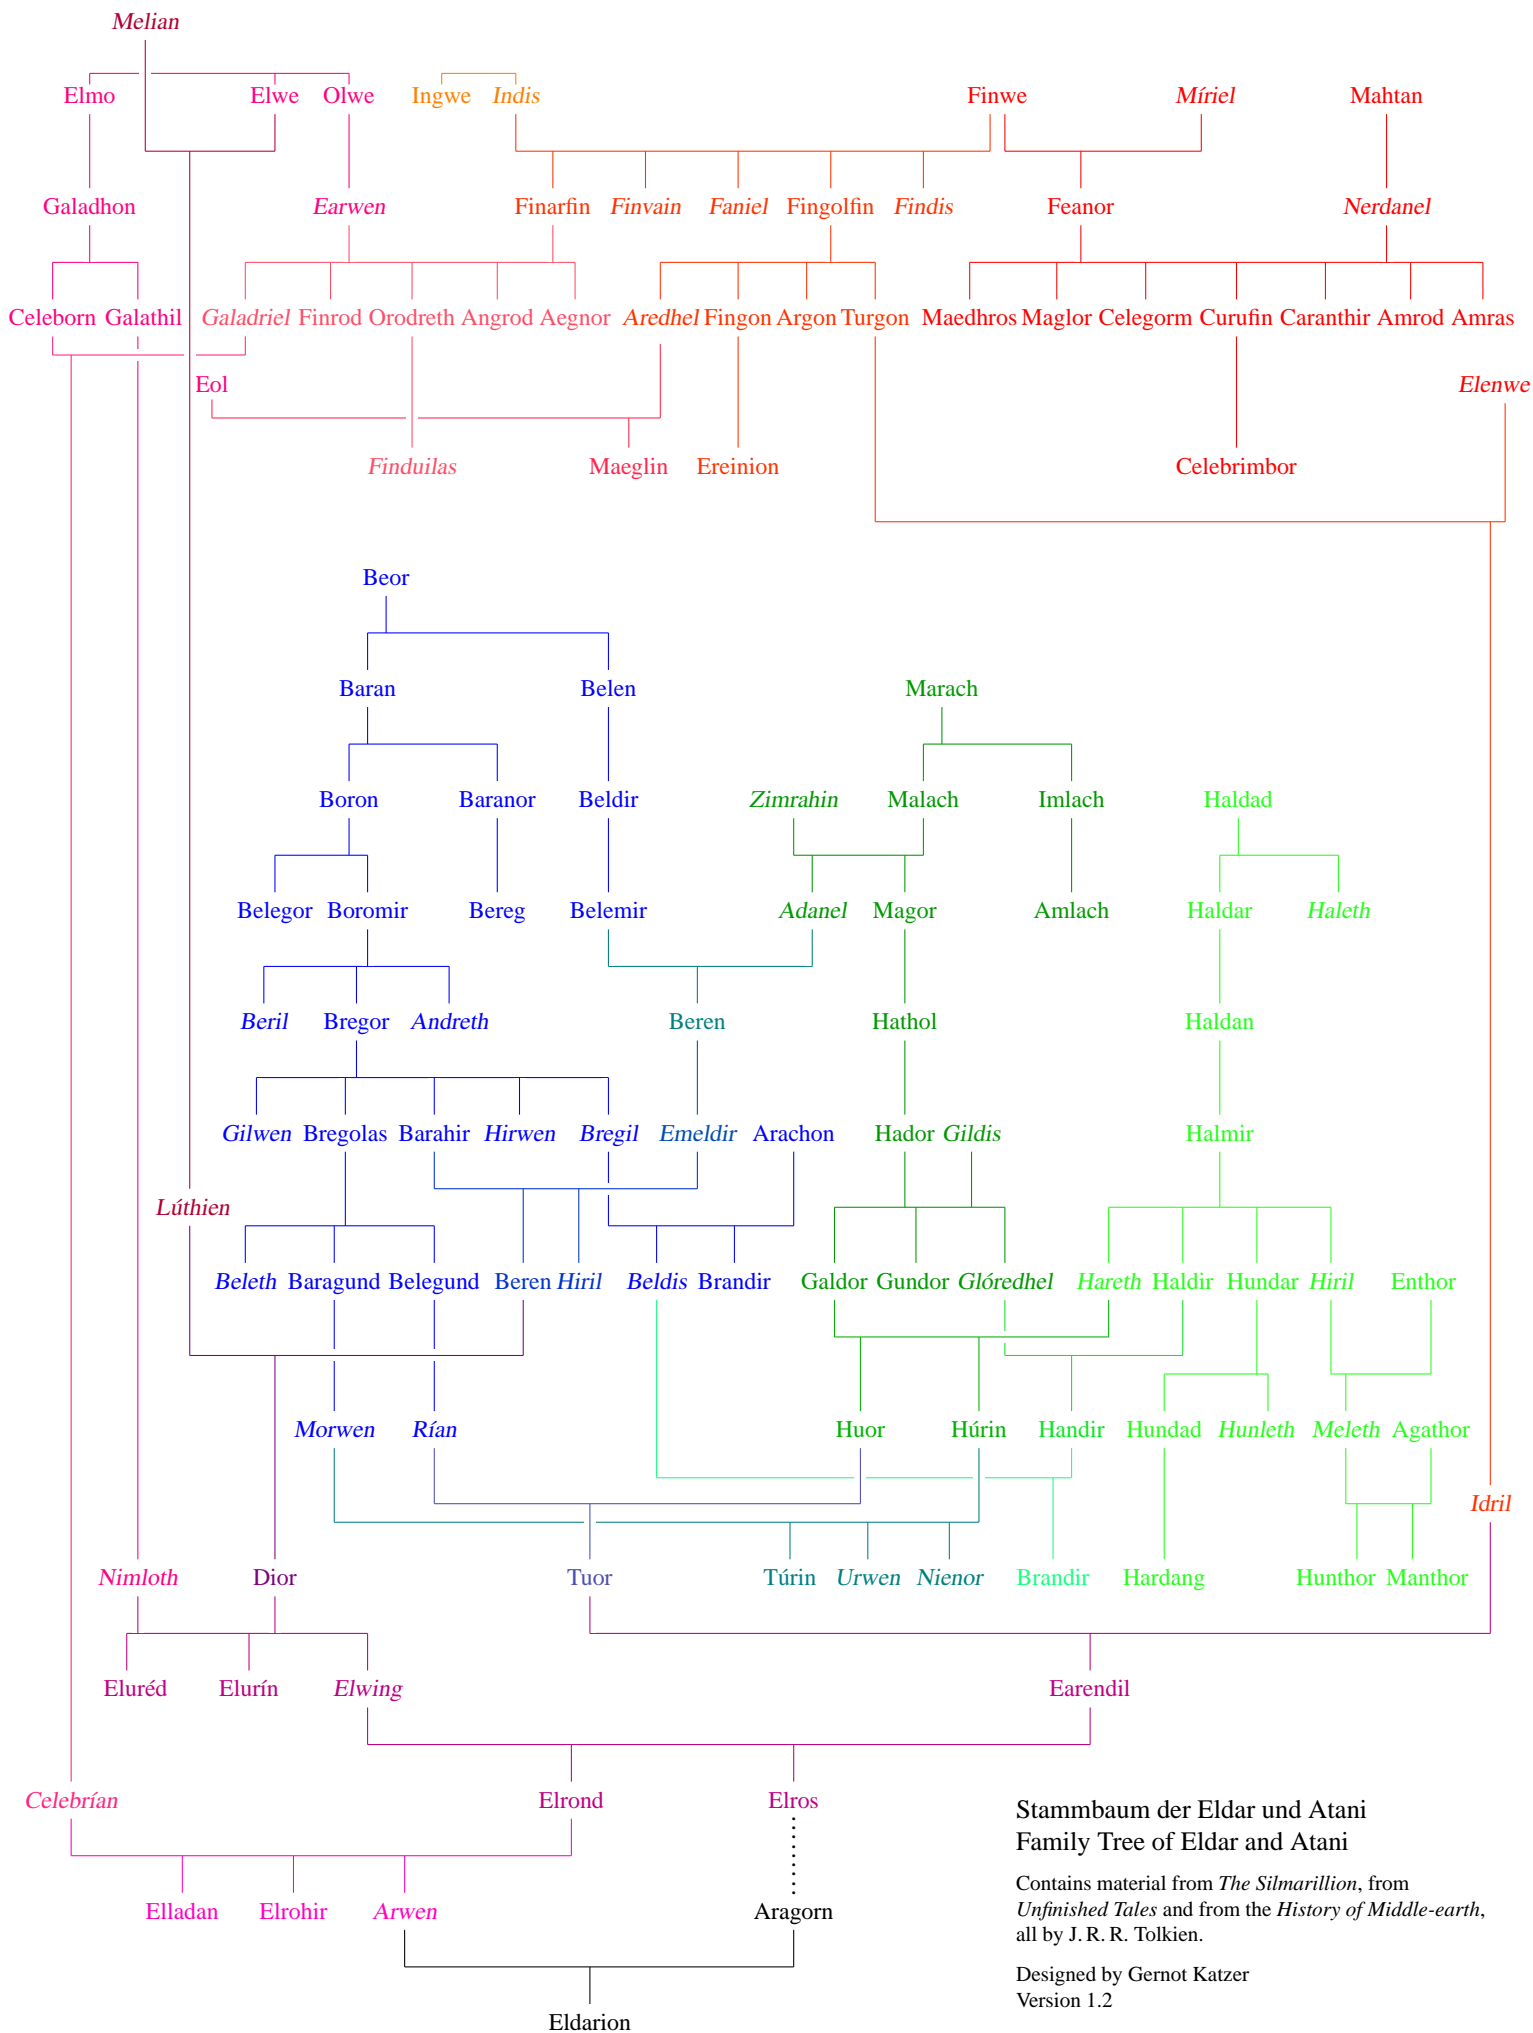

Stammbaum der Eldar und Atani

Family Tree of Eldar and Atani

Stammbaum der Eldar und Atani
Family Tree of Eldar and Atani

Contains material from *The Silmarillion*, from *Unfinished Tales* and from the *History of Middle-earth*, all by J. R. R. Tolkien.

Designed by Gernot Katzer
Version 1.2